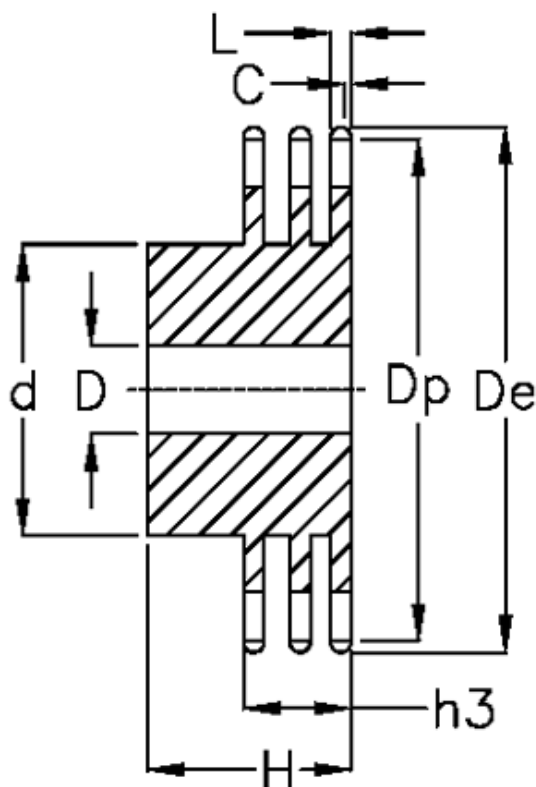

Data Sheet

Article number: 616013003011

Description: Sprocket 06 B-3 Z=11 triplex
predrilled

Measures

C	= 1	h3	= 25.6
d	= 22	L	= 5.2
D	= $10 \pm 0,5$	Number of teeth	= 11
De	= 37		
Dp	= 33.8		
For chain size	= 3/8" x 7/32"		
For chain type	= 06 B-3		
H	= 35		